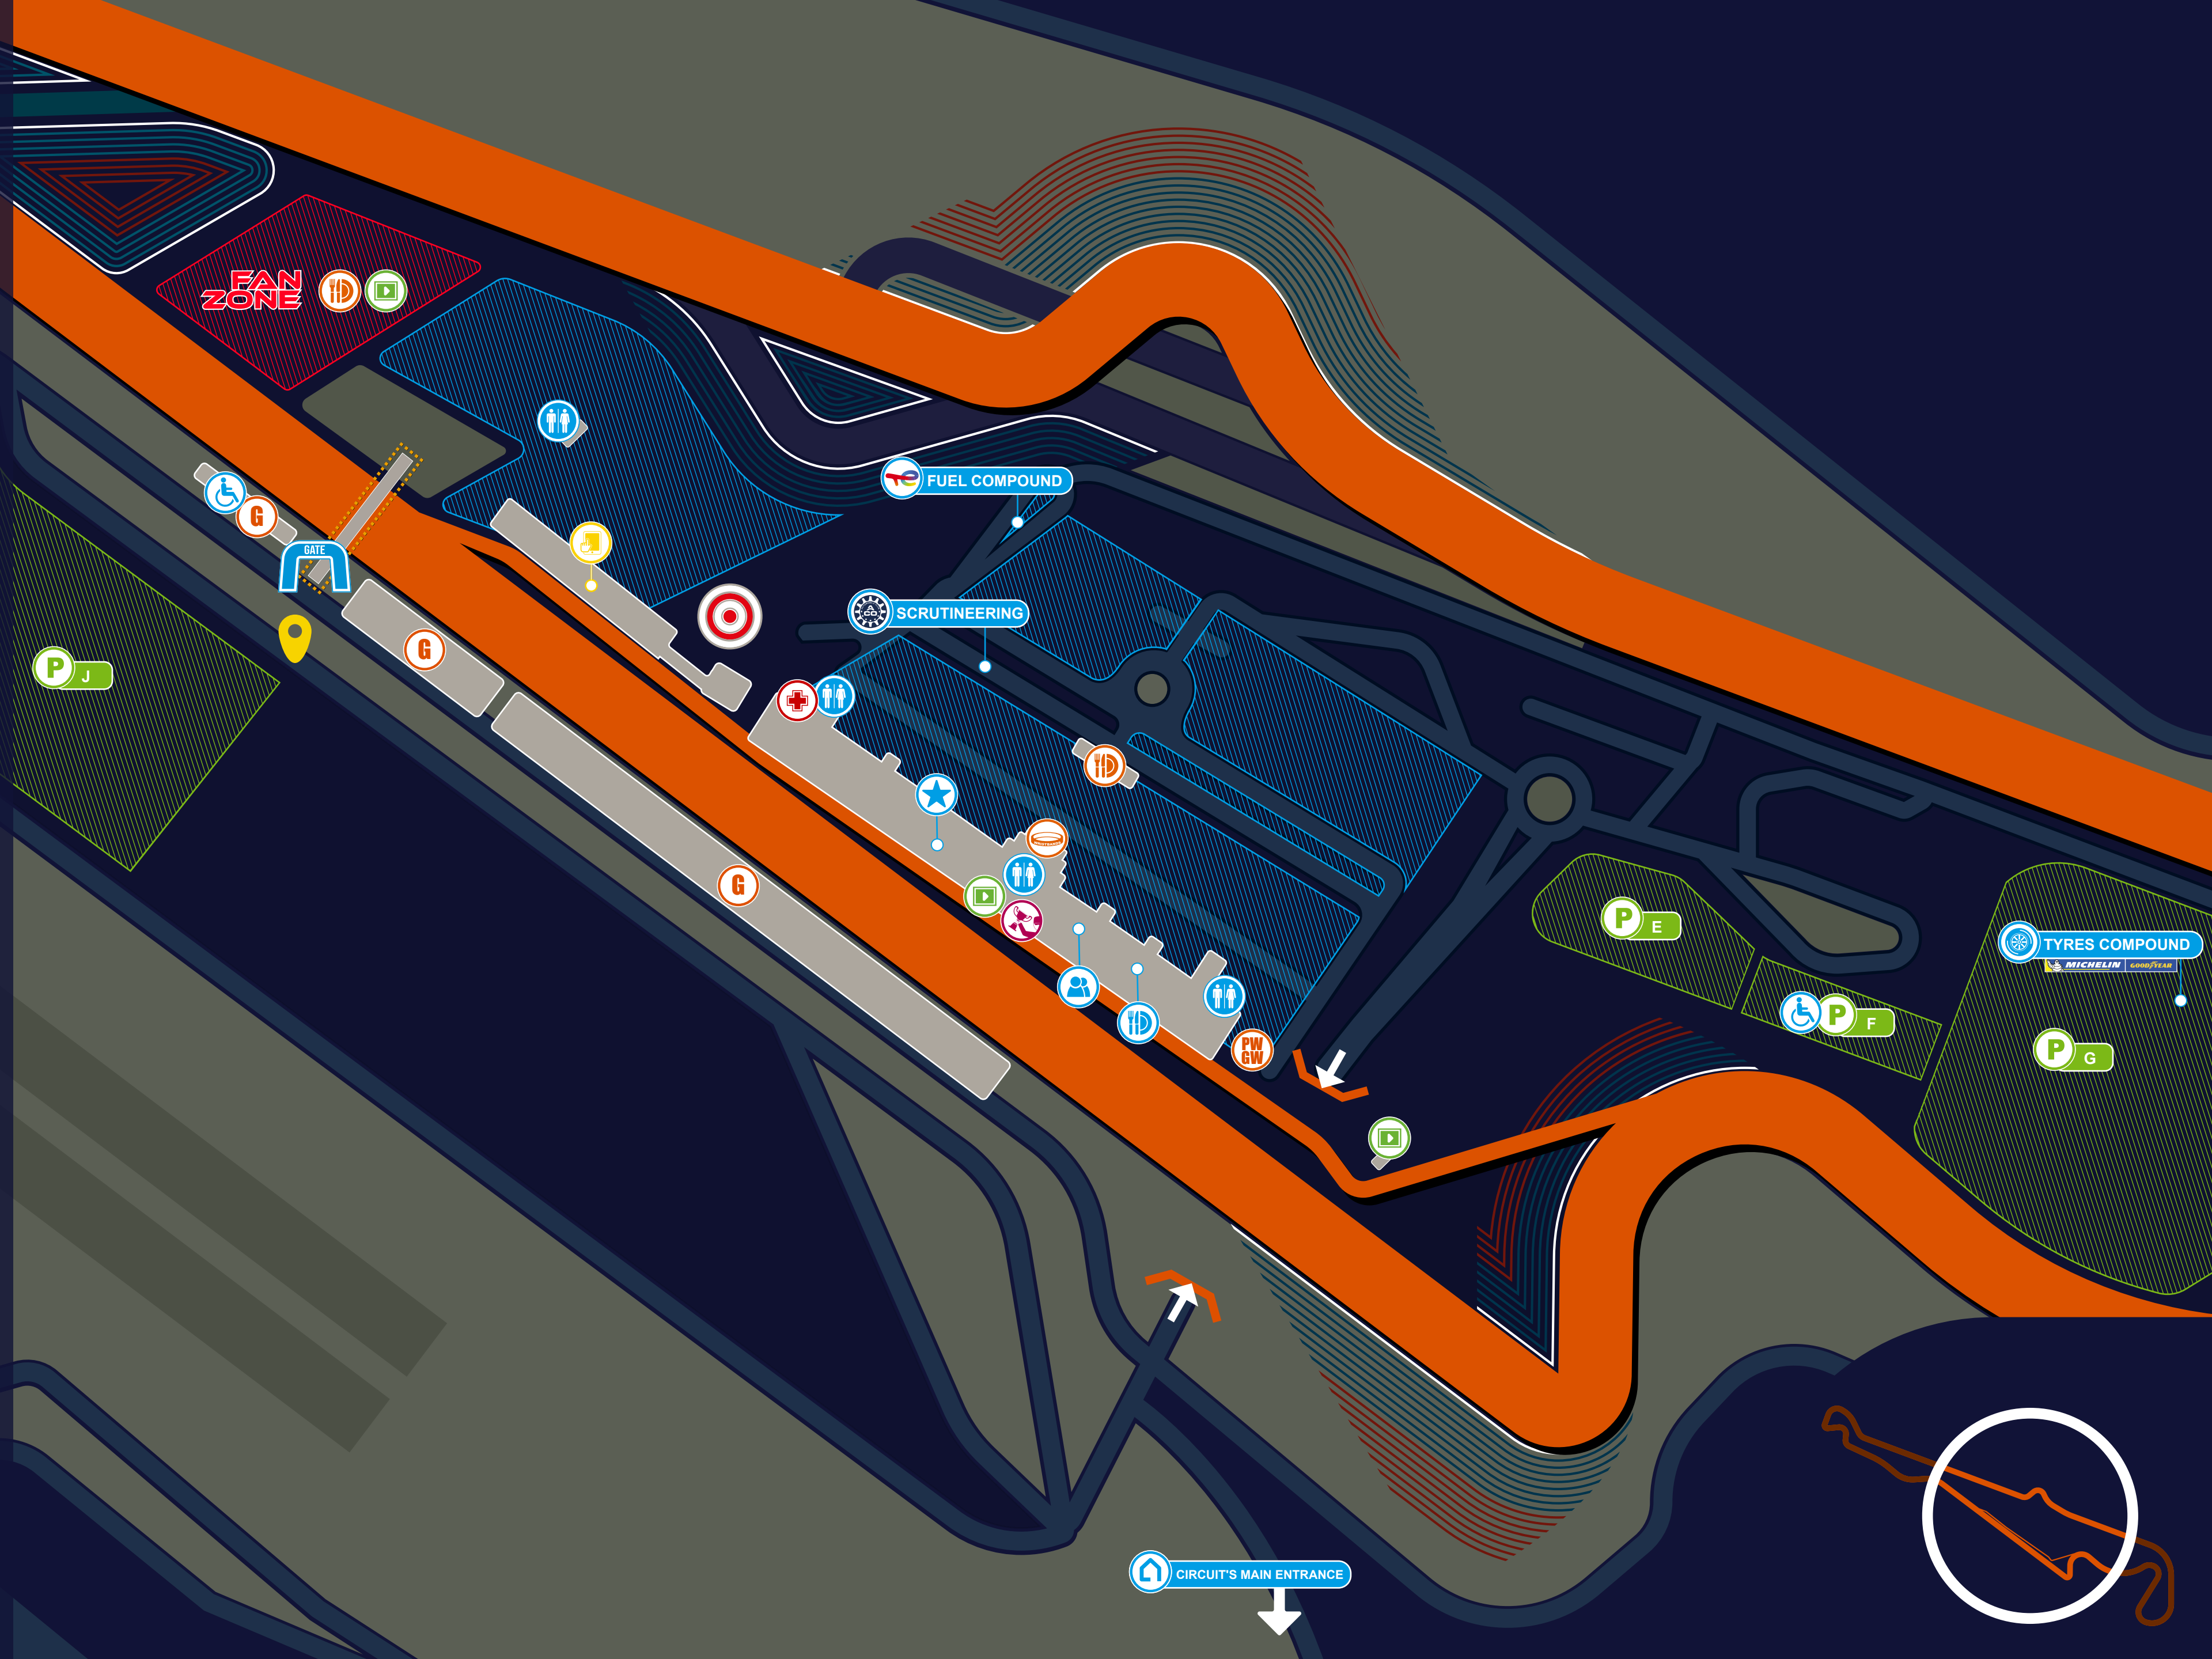

ELMS EUROPEAN LE MANS SERIES
4 HOURS OF LE CASTELLET
 2026

GENERAL:

- CAR PARKS
- GATES
- TUNNELS
- BRIDGES
- TOILETS
- FOOD AND BEVERAGES
- GRANDSTANDS
- FAN ZONE
- GIANT SCREEN
- PODIUM
- MEDICAL CENTRE
- ENDURANCE CLUB - 1ST FLOOR
- PITWALK / GRIDWALK WRISTBANDS COLLECTION
- PITWALK / GRIDWALK ACCESS

COMPETITORS:

- ACCREDITATION CENTRE
- ORGANISATION OFFICES - 1ST FLOOR
- ELMS TEAM CATERING - 2ND FLOOR
- PADDOCKS

MEDIA:

- MEDIA CENTRE
- MEDIA SHUTTLE PICK UP POINT

CIRCUIT'S MAIN ENTRANCE